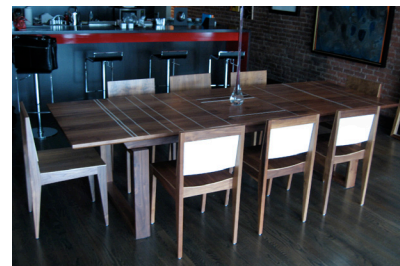

Stripe Table

Available in:
Solid walnut, maple, cherry

72lx34dx29h

Machined grooves, raw or painted

Leaf version available

3 part oil finish

Custom sizes, woods and finishes are
available for all suitable applications