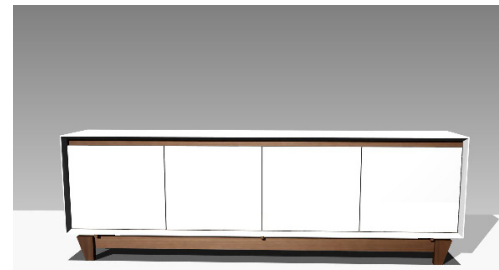

Custom White Slant Credenza

Solid and veneered wood
Walnut, maple, cherry

Ranger Board

94lx22dx31h

Pigmented catalyzed lacquer
Clear lacquer

Custom sizes, woods and finishes are
available for all suitable applications